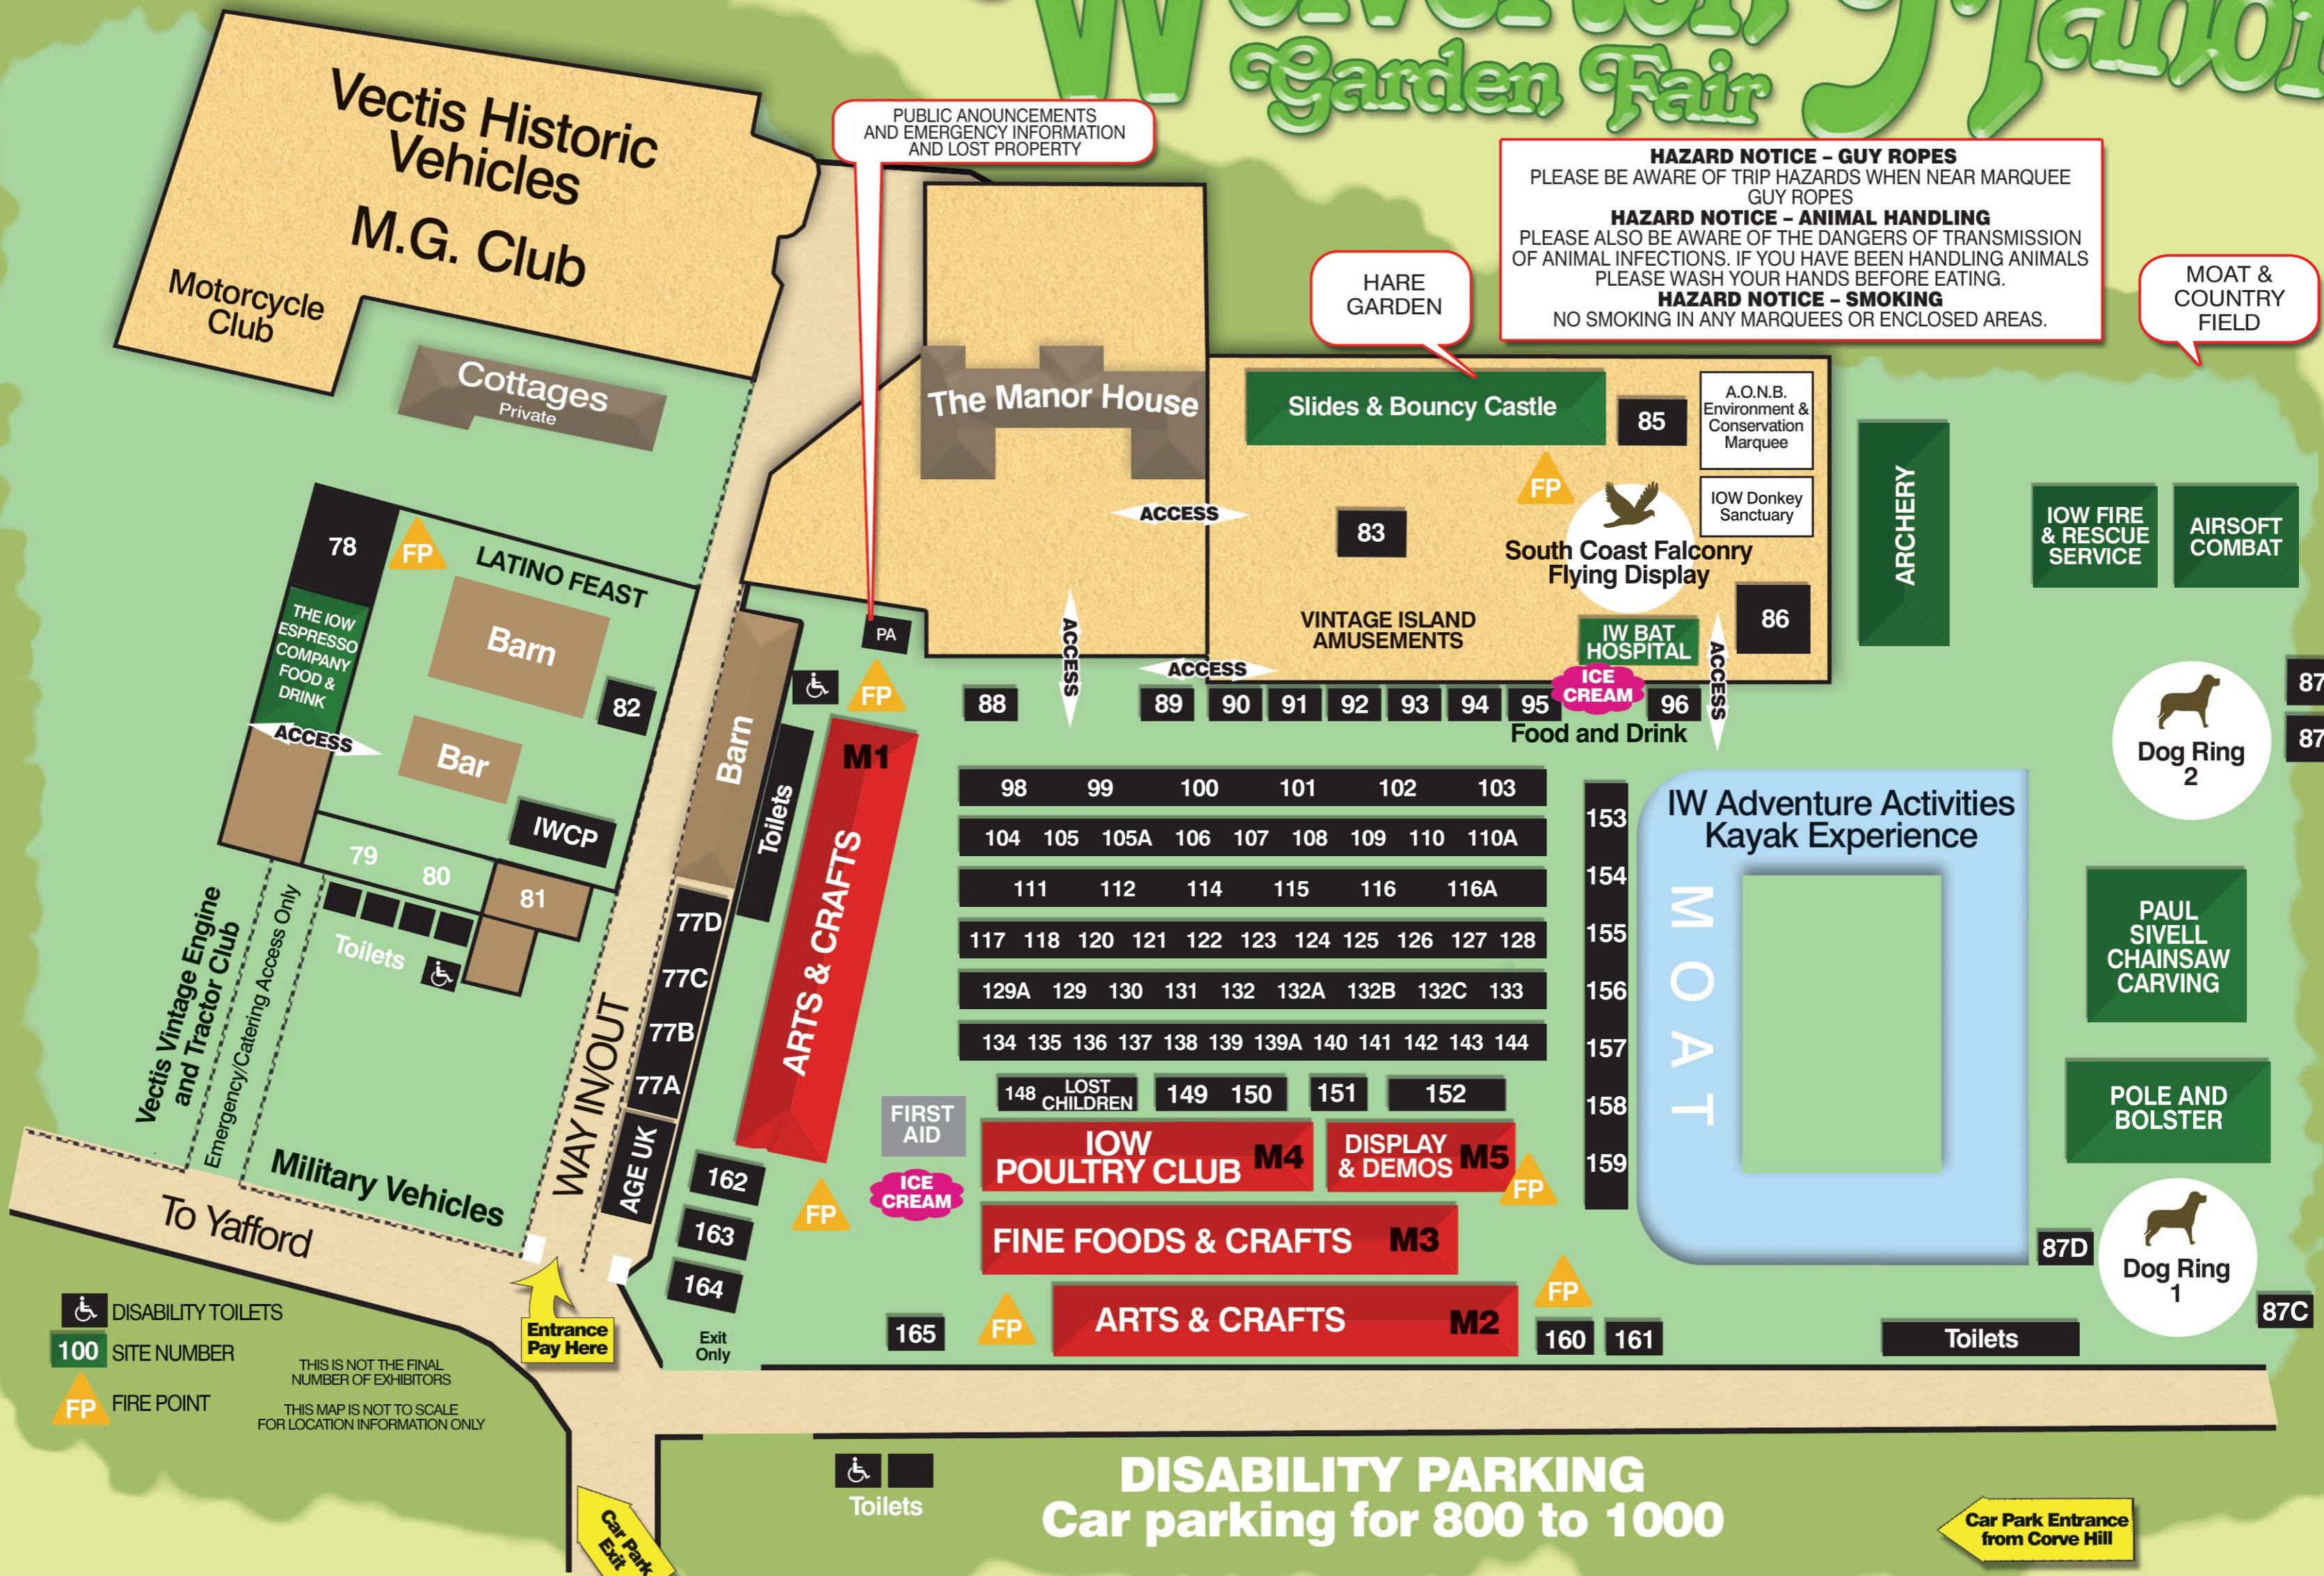

Wolverton Manor Garden Fair

Vectis Historic Vehicles
M.G. Club

Motorcycle Club

Cottages Private

The Manor House

Slides & Bouncy Castle

85
A.O.N.B. Environment & Conservation Marquee

IOW Donkey Sanctuary

South Coast Falconry Flying Display

IW BAT HOSPITAL

VINTAGE ISLAND AMUSEMENTS

ICE CREAM

Food and Drink

IOW FIRE & RESCUE SERVICE

AIRSOFT COMBAT

Dog Ring 2

PAUL SIVELL CHAINSAW CARVING

POLE AND BOLSTER

Dog Ring 1

DISABILITY PARKING
Car parking for 800 to 1000

PUBLIC ANNOUNCEMENTS AND EMERGENCY INFORMATION AND LOST PROPERTY

HAZARD NOTICE - GUY ROPES
PLEASE BE AWARE OF TRIP HAZARDS WHEN NEAR MARQUEE GUY ROPES
HAZARD NOTICE - ANIMAL HANDLING
PLEASE ALSO BE AWARE OF THE DANGERS OF TRANSMISSION OF ANIMAL INFECTIONS. IF YOU HAVE BEEN HANDLING ANIMALS PLEASE WASH YOUR HANDS BEFORE EATING.
HAZARD NOTICE - SMOKING
NO SMOKING IN ANY MARQUEES OR ENCLOSED AREAS.

HARE GARDEN

MOAT & COUNTRY FIELD

ARCHERY

IW Adventure Activities Kayak Experience

MOAT

LATINO FEAST

Barn

Bar

IWCP

Toilets

Military Vehicles

ARTS & CRAFTS M1

98 99 100 101 102 103

104 105 105A 106 107 108 109 110 110A

111 112 114 115 116 116A

117 118 120 121 122 123 124 125 126 127 128

129A 129 130 131 132 132A 132B 132C 133

134 135 136 137 138 139 139A 140 141 142 143 144

148 LOST CHILDREN 149 150 151 152

IOW POULTRY CLUB M4

DISPLAY & DEMOS M5

FINE FOODS & CRAFTS M3

ARTS & CRAFTS M2

160 161

165

162 163 164

162 163 164

162 163 164

162 163 164

162 163 164

DISABILITY TOILETS

100 SITE NUMBER

FP FIRE POINT

THIS IS NOT THE FINAL NUMBER OF EXHIBITORS

THIS MAP IS NOT TO SCALE FOR LOCATION INFORMATION ONLY

Entrance Pay Here

Exit Only

Toilets

Car Park Entrance from Corve Hill

Vectis Vintage Engine and Tractor Club
Emergency/Catering Access Only

WAY IN/OUT

AGE UK

To Yafford

Car Park Exit